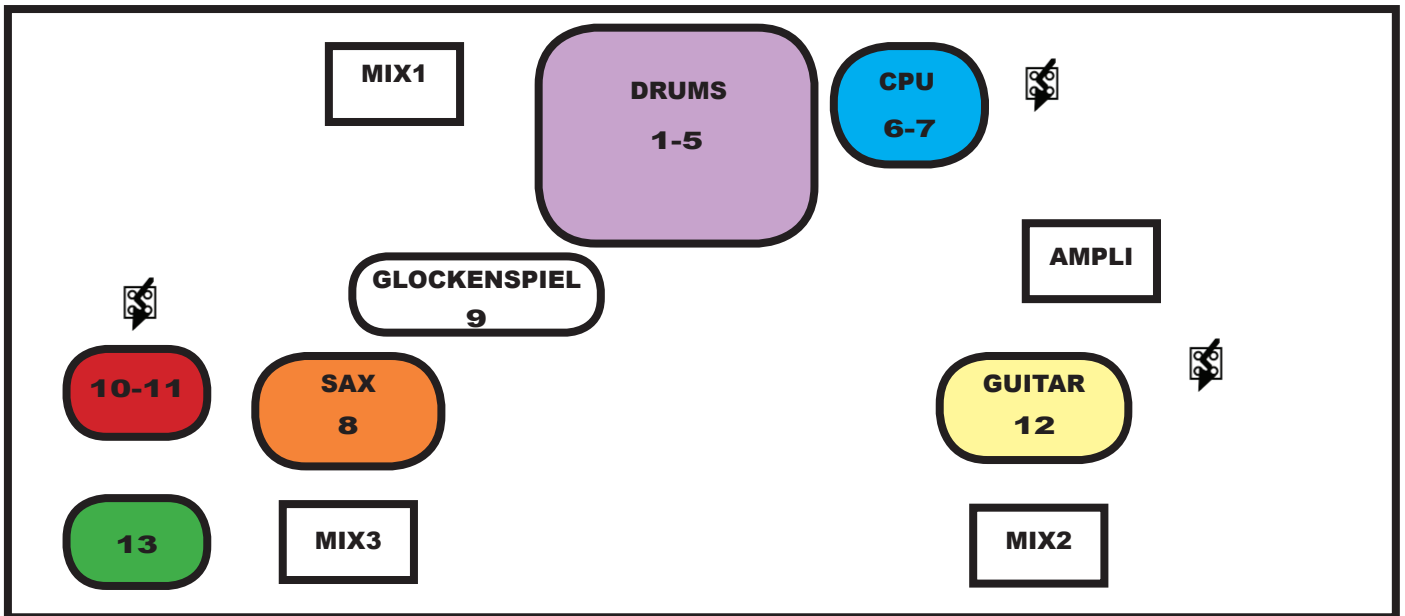

# CADILLAC PALACE - TECHNICAL RIDER

Patch	Input	Microphone	Stand
1	Bass Drum	AKG D12/Beta 52	short
2	Snare Drum Top	SM 57	long
3	Hi Hat	AKG 451/SM 81	long
4	Overhead Left	AKG 414	long
5	Overhead Right	AKG 414	long
6	Computer drums L	DI	
7	Computer drums R	DI	
8	Saxophone	RE20/AKG 414/TLM103	long
9	Glockenspiel	Neumann km-series	long
10	Computer sax L	DI	
11	Computer sax R	DI	
12	Guitar amp	Royers 121/SM 57	short
13	Talk mic	SM 58	long

SAX:  
 -music stand

GUITAR:  
 -Mesa DC3/DC5 or Fender Deluxe or Fender Hot Rod  
 -power strip  
 -guitar stands

DRUMS:  
 -SONOR Drum Kit (jazz kit 12-14-18)  
 -Carpet (Black or Gray)

contact:  
 jean-baptiste Berger  
 0682017112  
 contact@jeanbaptisteberger.com